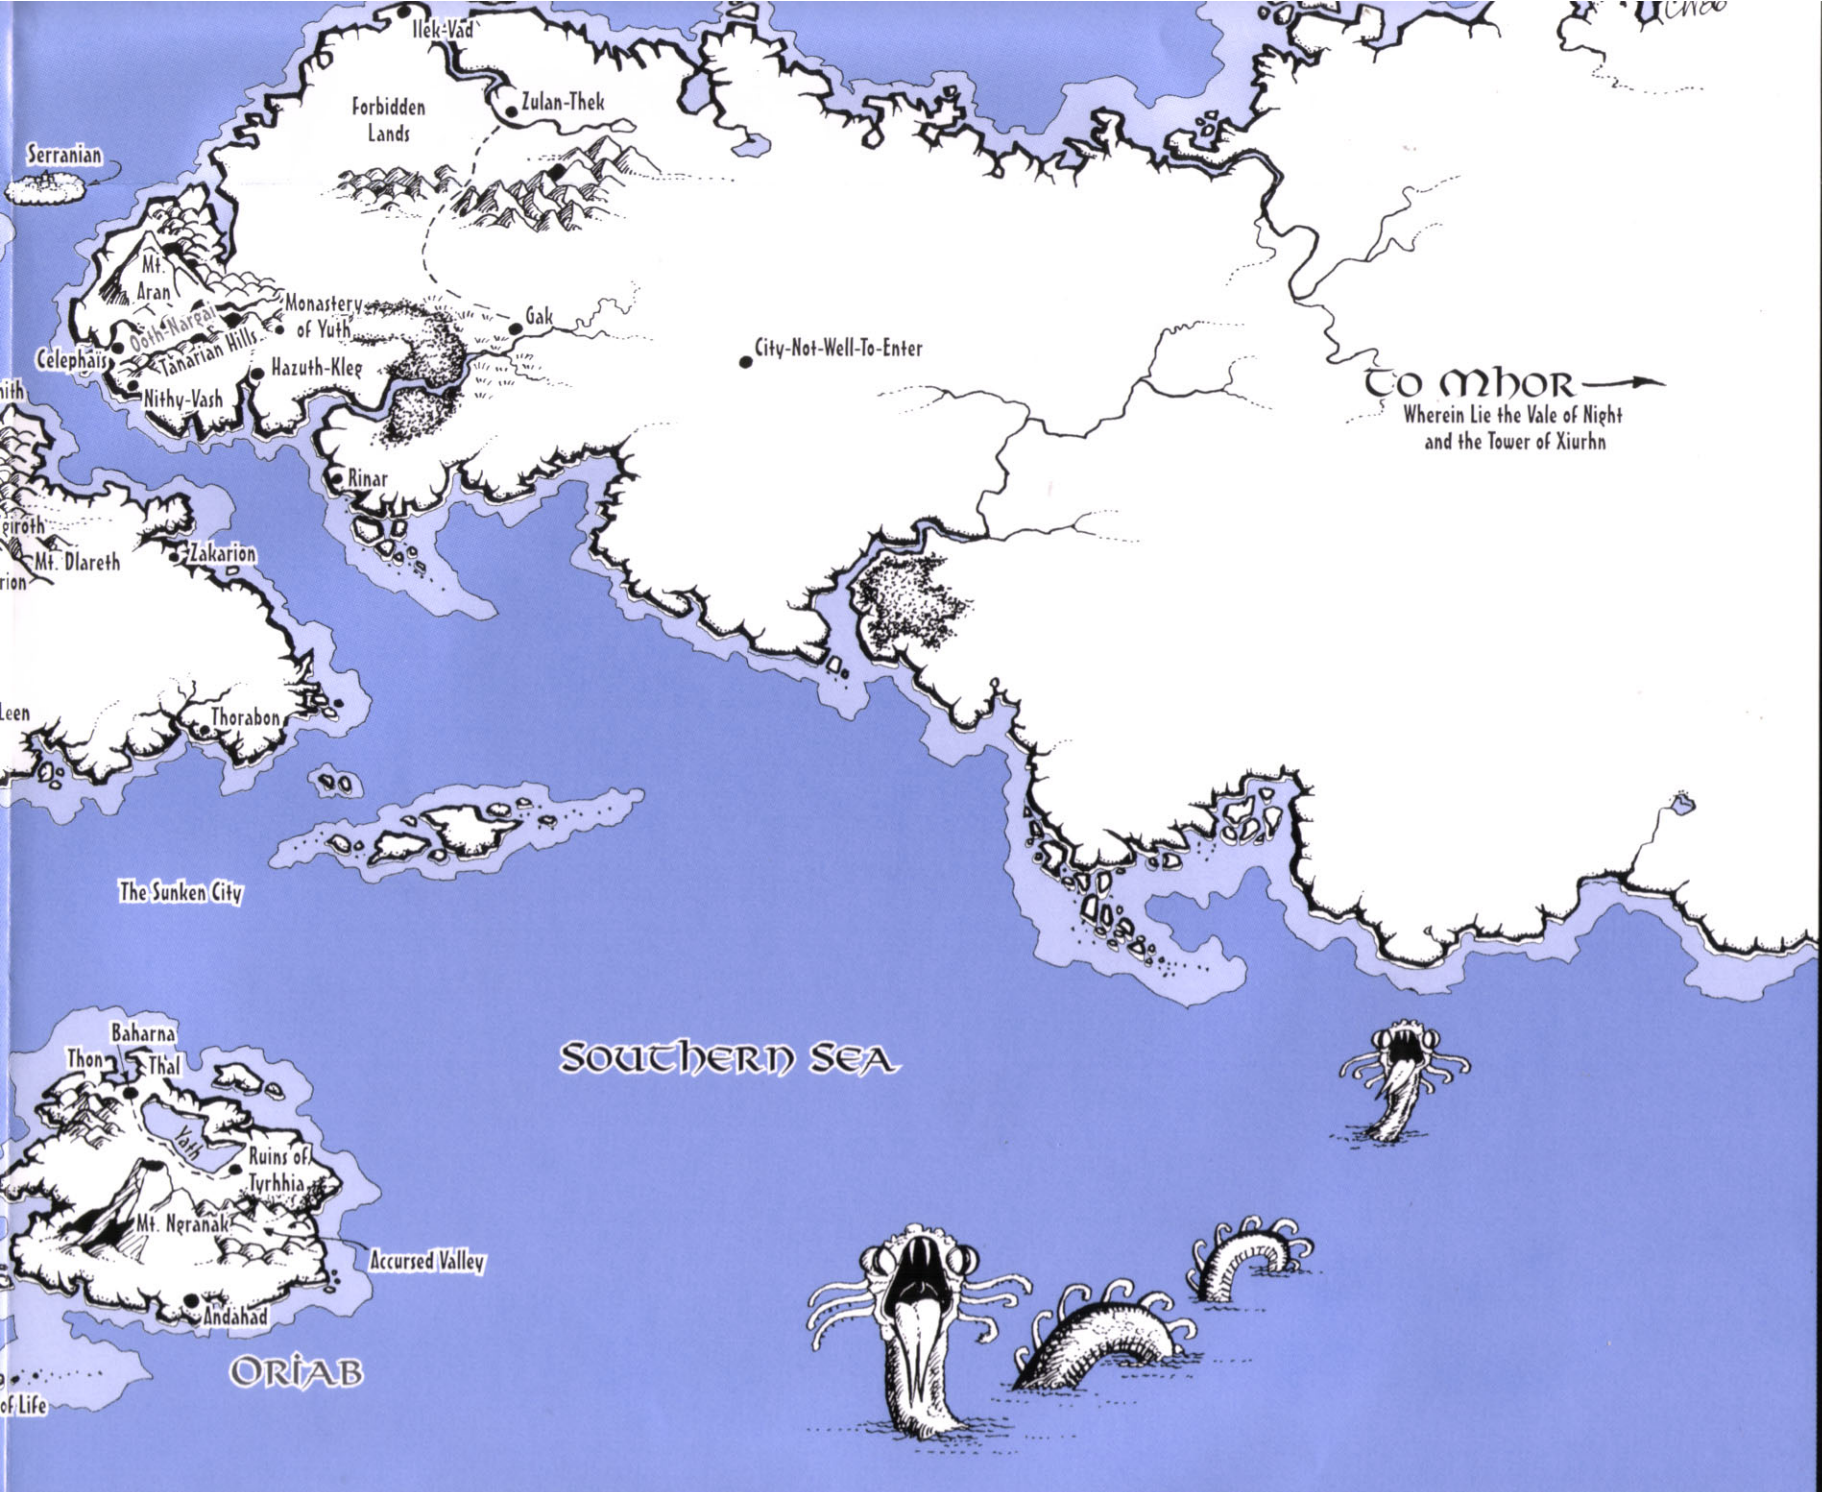

Serranian

Forbidden Lands

Zulan-Thek

Ileek-Vad

Mt. Aran

Celephais

Monastery of Yuth

Gak

City-Not-Well-To-Enter

Hazuth-Kleep

Rinar

TO MHOR
Wherein Lie the Vale of Night
and the Tower of Xiurhn

Mt. Dlareth

Zakarion

Leen

Thorabon

The Sunken City

SOUTHERN SEA

Baharna

Thon

Thal

Ruins of Tyrhhia

Mt. Neranaki

Accursed Valley

Andahad

ORÍAB

of Life