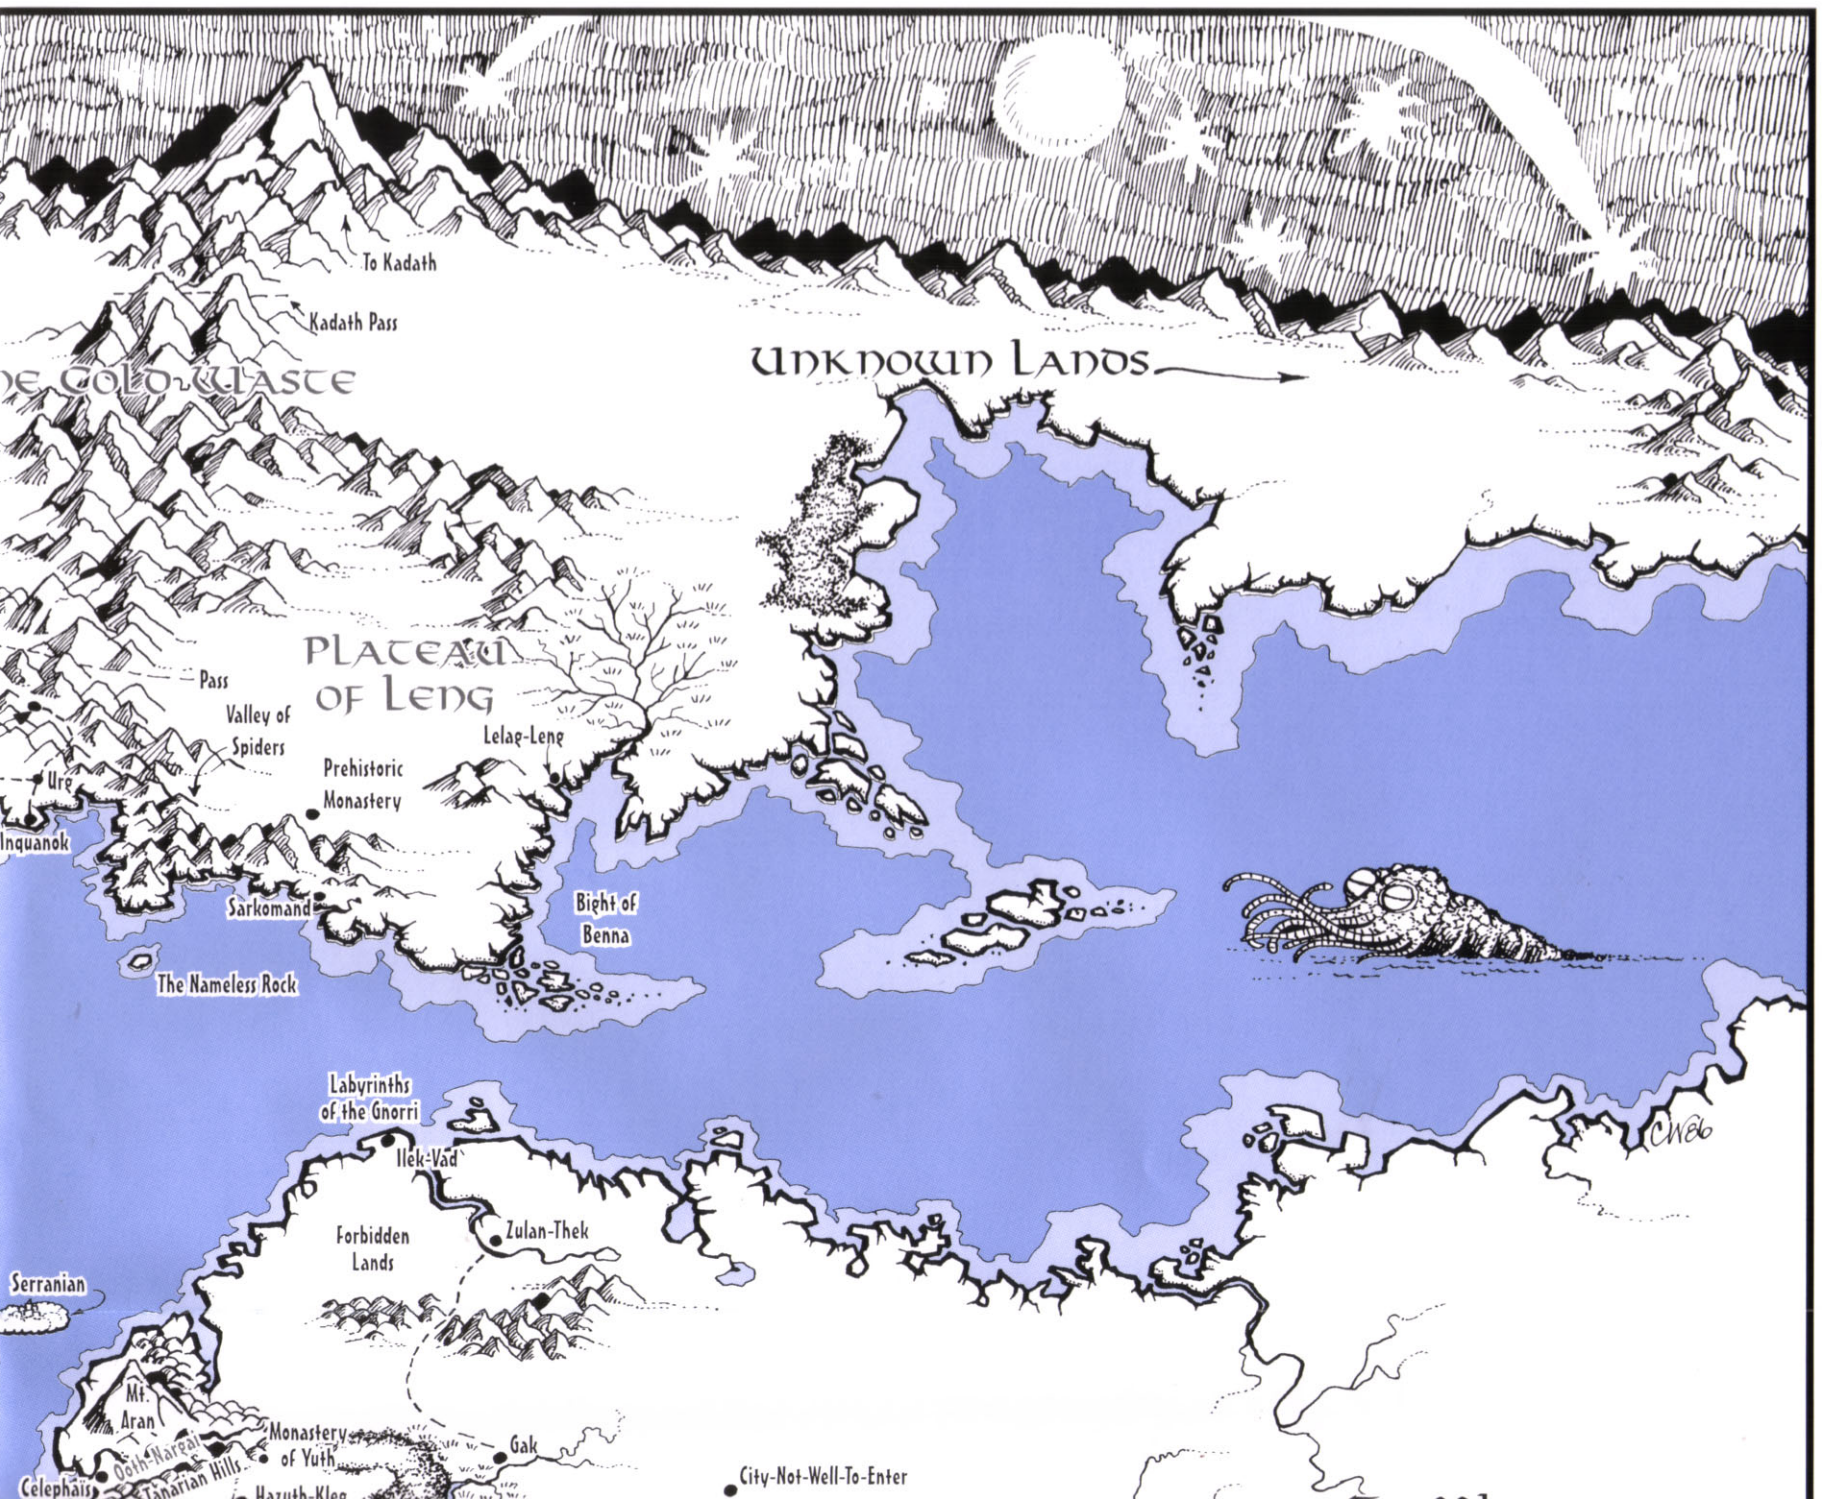

To Kadath

Kadath Pass

THE GOLD-WASTE

UNKNOWN LANDS

PLATEAU OF LENG

Pass

Valley of Spiders

Lelag-Leng

Prehistoric Monastery

Ure

Inquanok

Sarkomand

Bight of Benna

The Nameless Rock

Labyrinths of the Gnorri

Ilek-Vad

Forbidden Lands

Zulan-Thek

Serranian

Mt. Aran

Celephais

Dook-Nargau

Tanarian Hills

Monastery of Yuth

Gak

Hazuth-Klog

City-Not-Well-To-Enter

CWB